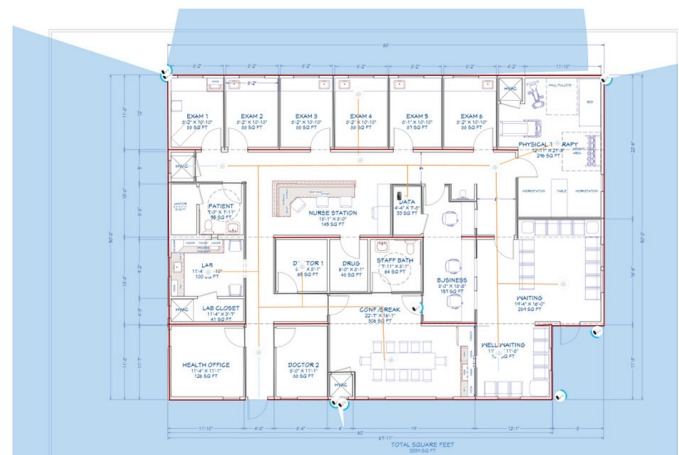

## Estimated Security Camera Coverage

A detailed map of security camera ranges and coverage was also provided to the client.

OK  GREAT  
50m 8m

**Logical Camera Cable Run**

**Logical AP Cable Run**