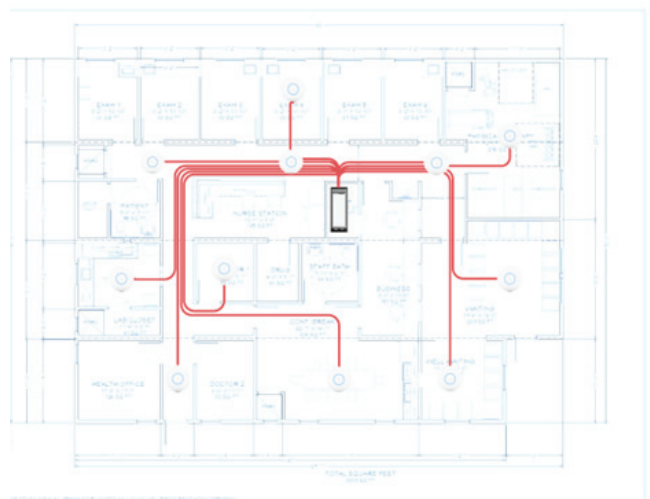

## Estimated Security Camera Coverage

A detailed map of security camera ranges and coverage was also provided to the client.

OK  GREAT  
50m 8m

**Logical Camera Cable Run**

**Logical AP Cable Run**