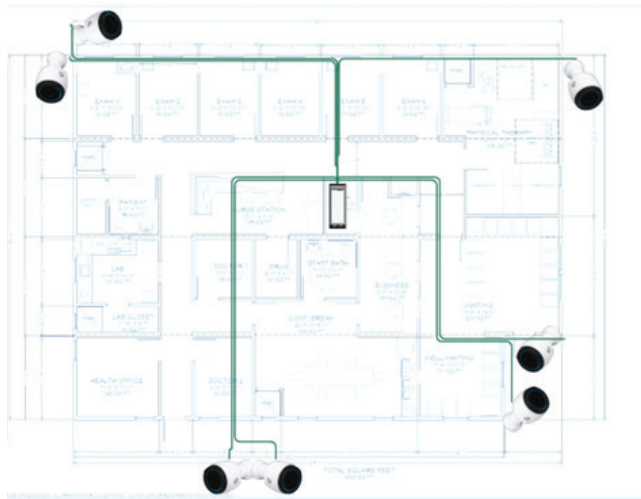

## Estimated Security Camera Coverage

A detailed map of security camera ranges and coverage was also provided to the client.

OK  GREAT  
50m 8m

**Logical Camera Cable Run**

**Logical AP Cable Run**