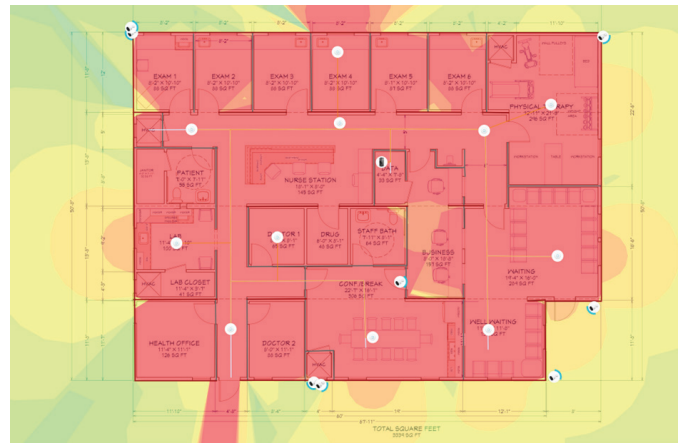

Results:

Estimated 2.4 Ghz WiFi Coverage

Expected 2.4 Ghz WiFi coverage for our client can be seen below, based on UniFi access point placements.