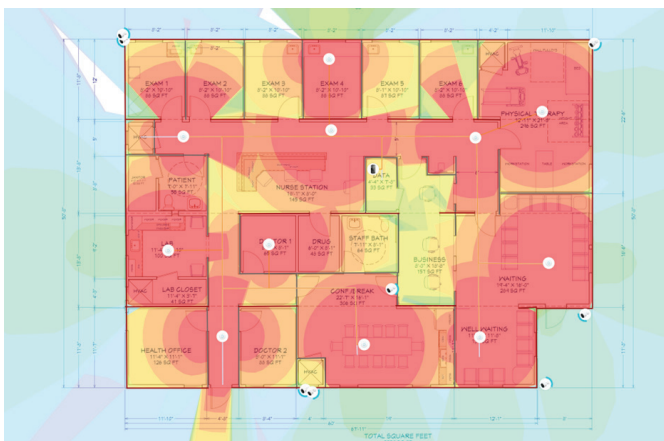

## Estimated 2.4 Ghz WiFi Coverage

Expected 2.4 Ghz WiFi coverage for our client can be seen below, based on UniFi access point placements.

WEAK  STRONG  
-76 dBm -68 dBm -60 dBm -54 dBm -46 dBm

## Estimated 5 Ghz WiFi Coverage

Expected 5 Ghz WiFi coverage is also below, based on UniFi access point placements across the medical clinic.

WEAK  STRONG  
-76 dBm -68 dBm -60 dBm -54 dBm -46 dBm

## Estimated Security Camera Coverage

A detailed map of security camera ranges and coverage was also provided to the client.

OK  GREAT  
50m 8m

**Logical Camera Cable Run**

**Logical AP Cable Run**