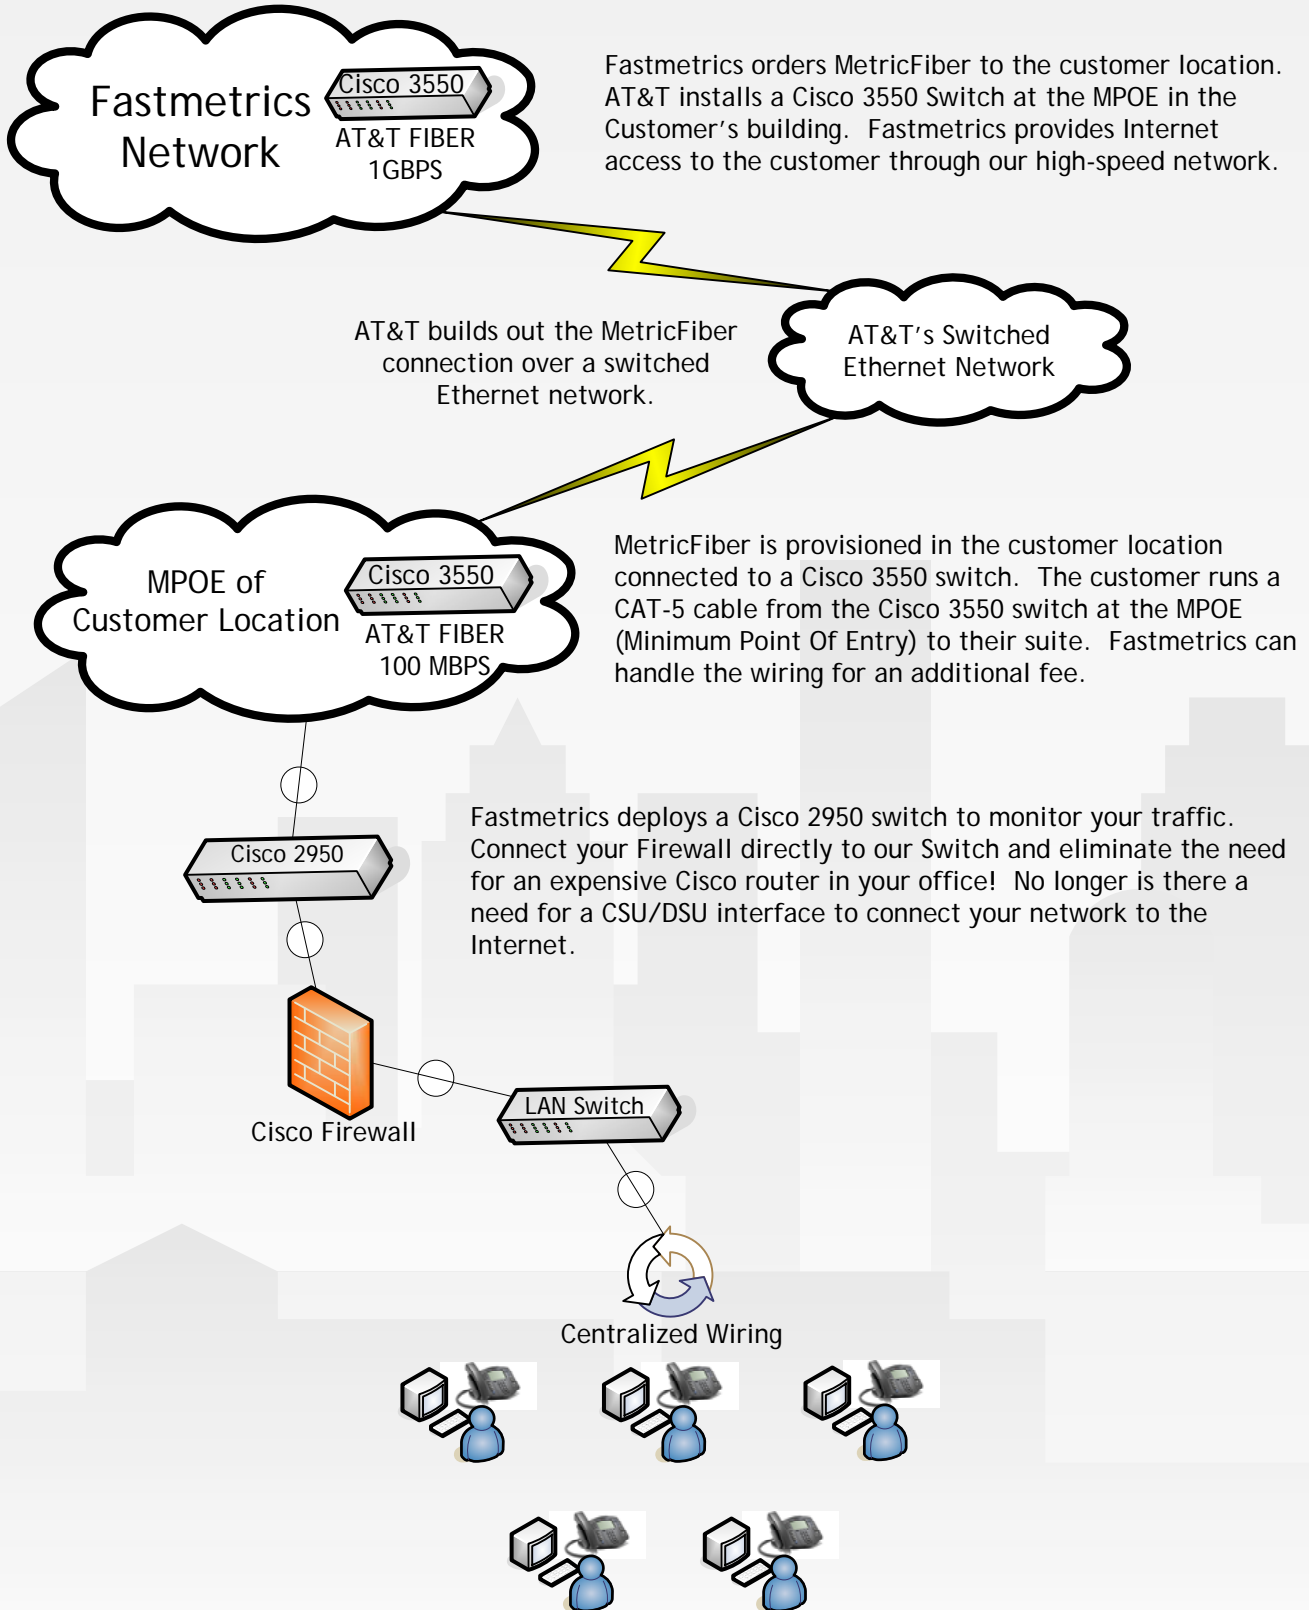

MetricFiber - 10/50/100 MBPS Wired Ethernet

Fastmetrics provides 24/7 monitoring of your Voice & Data line w/ pager dispatch access to our technicians.

Call 1-800-724-7100 for a Sales Quote on our Converged Services